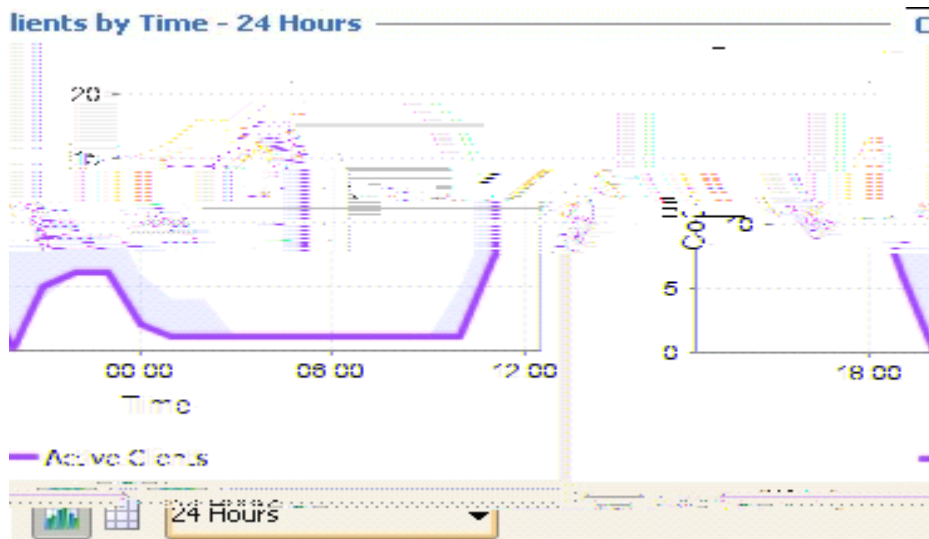

Details

“ ”

Cluster Active Seed No Access Points 12

Port	Status	Admin	Speed	Mode	Link	Media
P05	Down	Enabled	None	None	None	10/100 Ether...
P06	Down	Enabled	None	None	None	10/100 Ether...
P07	Up	Enabled	100	Full	Full	10/100 Ether...
P08	Down	Enabled	None	None	None	10/100 Ether...

u

u

19 Jul 28 Jul 5 Jul 12 Jul
Time
Active Client

30 Days

Months Clients by Time - 3

3 Months