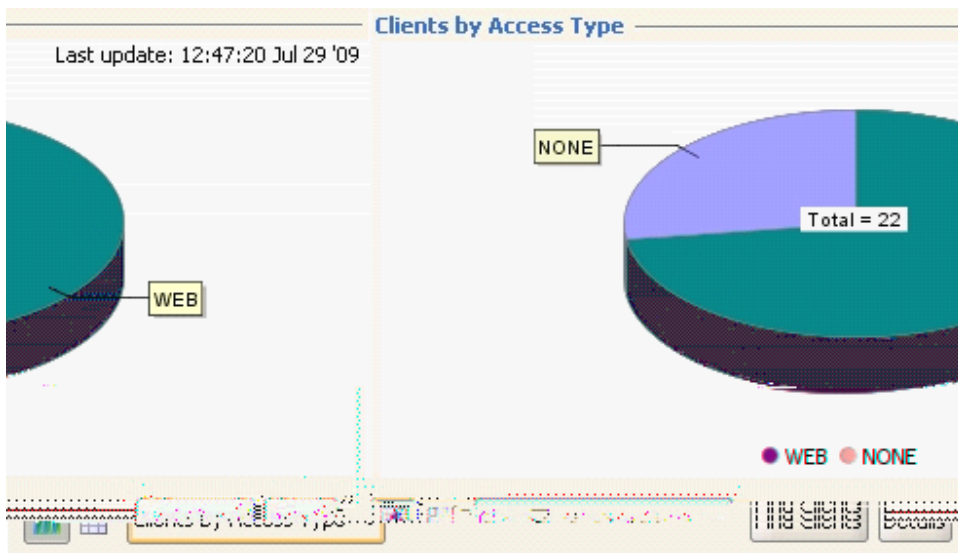

Details

“ ”

Cluster Active Seed No Access Points 12

Port	Status	Admin	Speed	Mode	Link	Media
P05	Down	Enabled	None	None	None	10/100 Ether...
P06	Down	Enabled	None	None	None	10/100 Ether...
P07	Up	Enabled	100	Full	Full	10/100 Ether...
P08	Down	Enabled	None	None	None	10/100 Ether...

u

u

19 Jul 28 Jul 5 Jul 12 Jul
Time
Active Client

30 Days

Months Clients by Time - 3

3 Months