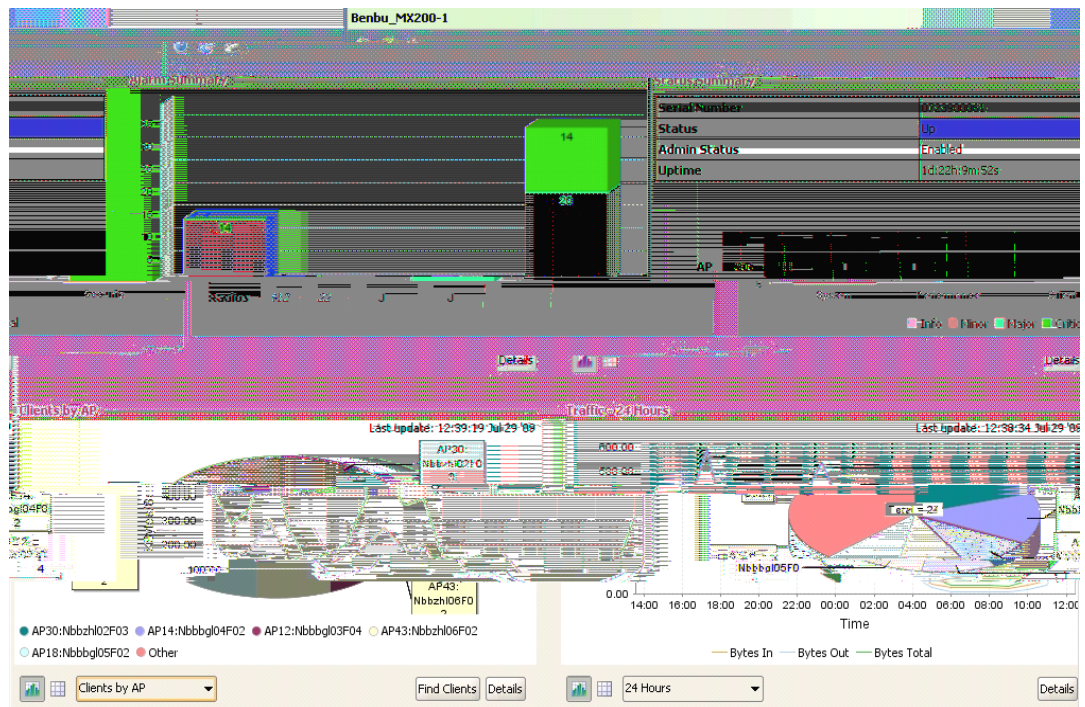

“ ”

敏锐把握应用趋势 • 快捷满足客户需求

Benbu_MX200-1

00061

9m:52s

Status Summary

Serial Number	072390
Status	Up
Admin Status	Enabled
Uptime	1d:22h

	Up	Down	Disabled	Unknown
AP	206	11	0	0
Radios	412	22	0	0

Details

“ ”

Cluster Active Seed No Access Points 12

Port	Status	Admin	Speed	Mode	Link	Media
P05	Down	Enabled	None	None	None	10/100 Ether...
P06	Down	Enabled	None	None	None	10/100 Ether...
P07	Up	Enabled	100	Full	Full	10/100 Ether...
P08	Down	Enabled	None	None	None	10/100 Ether...

u

u

19 Jul 28 Jul 5 Jul 12 Jul
Time
Active Client

30 Days

Months Clients by Time - 3

3 Months