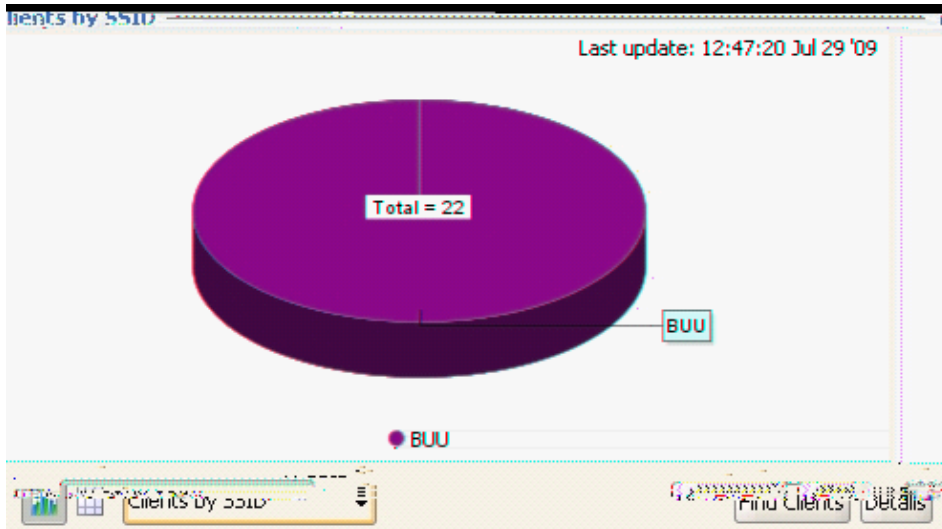

Details

“ ”

Cluster Active Seed No Access Points 12

Port	Status	Admin	Speed	Mode	Link	Media
P05	Down	Enabled	None	None	None	10/100 Ether...
P06	Down	Enabled	None	None	None	10/100 Ether...
P07	Up	Enabled	100	Full	Full	10/100 Ether...
P08	Down	Enabled	None	None	None	10/100 Ether...

u

u

19 Jul 28 Jul 5 Jul 12 Jul
Time
Active Client

30 Days

Months Clients by Time - 3

3 Months