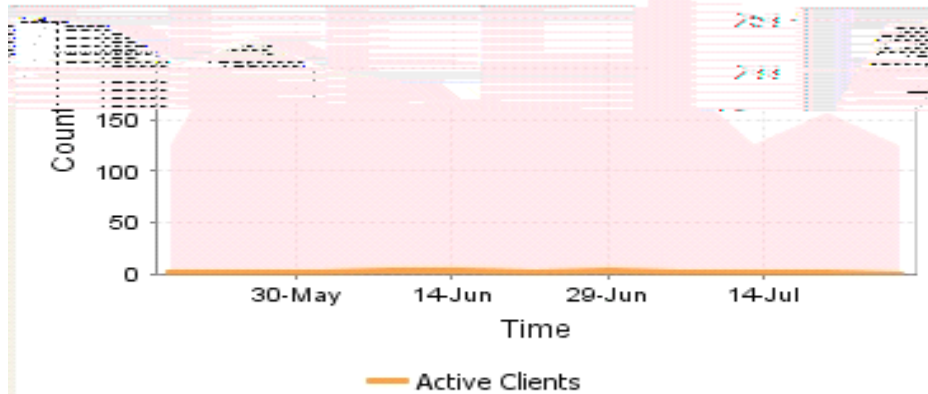

Details

“ ”

Cluster Active Seed No Access Points 12

Port	Status	Admin	Speed	Mode	Link	Media
P05	Down	Enabled	None	None	None	10/100 Ether...
P06	Down	Enabled	None	None	None	10/100 Ether...
P07	Up	Enabled	100	Full	Full	10/100 Ether...
P08	Down	Enabled	None	None	None	10/100 Ether...

u

u

19 Jul 28 Jul 5 Jul 12 Jul
Time
Active Client

30 Days

Months Clients by Time - 3

3 Months