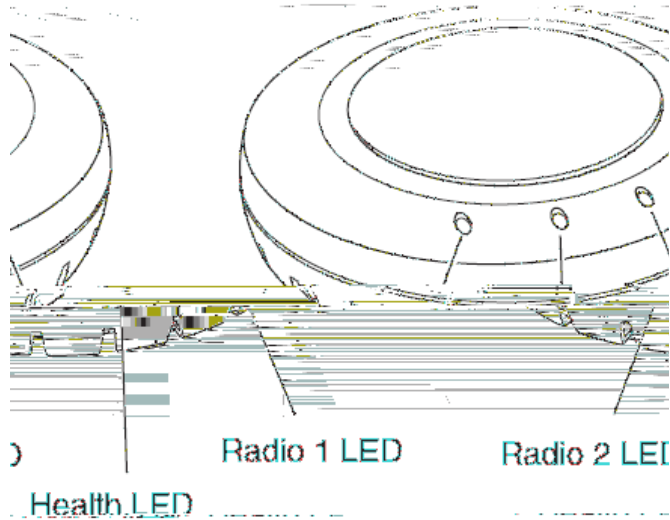

Mounting bracket

2.2 MP-422

MP-422

MP-422

1. 802.11b/g 802.11a
2. RJ45 AP

MP-422

LED					
		.	MX		
		.	MP		
		.	MP	MX	
		.	MP		radio sentry
			MP	MX	boot

2.3

MP-422

LAN	2 PoE (802.af) RJ-45 10/100 Mbps
	(802.3af)
	0° 50°

3

3.1

3.2

MP-422

1. MP
- 2.

MP-422 UNLOCK