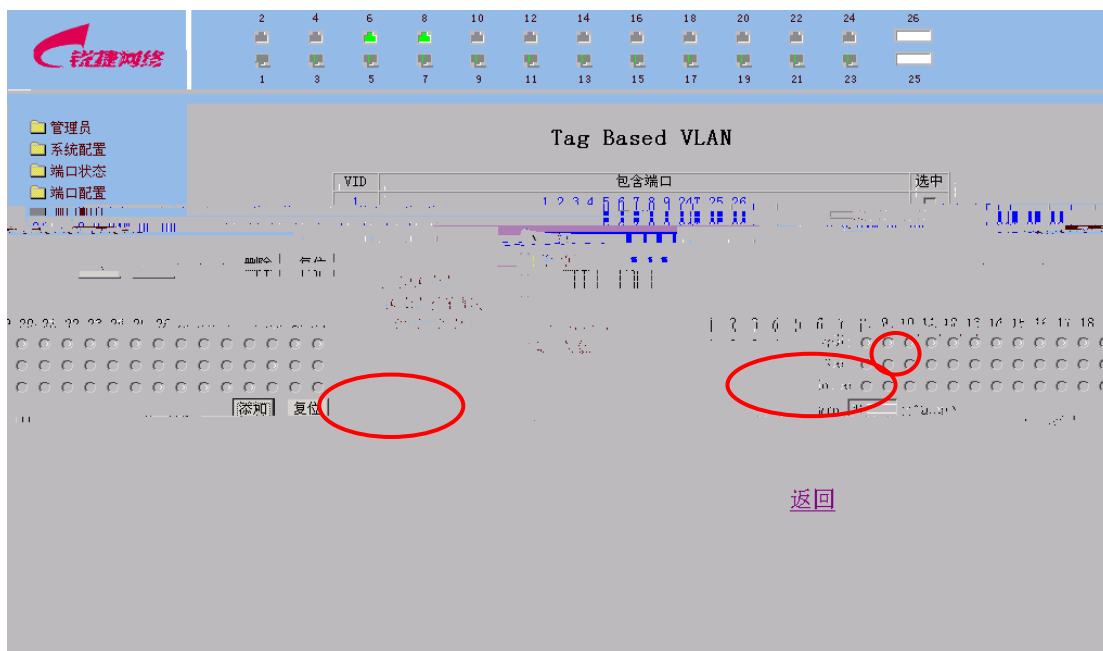

VLAN

VLAN

4

VID

VLAN

VID

1

VID

Tag VLAN
VLAN

VID