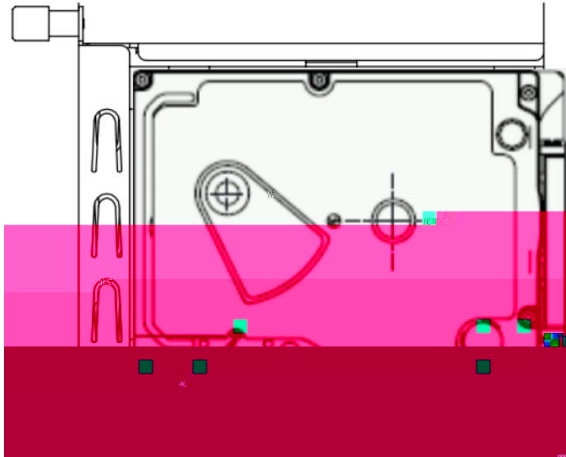

1.5 RG-NBR-HDD-1T

1.5.1

1-3 RG-NBR-HDD-1T

1.5.2

1-3 RG-NBR-HDD-1T

	RG-NBR-HDD-1T
	RG-WS7208-A/RG-WS7204-A
	130mm*102mm*27 mm
	1T
	0~3000m

B* D

.φ- @ (5 »5αE¥, , JrEp EXT3, M6NÓ L ', © ©+^ >

E

.φ- C e 7#! ‡YS(A'ëô ñ lu3Lfla"pN°en-US