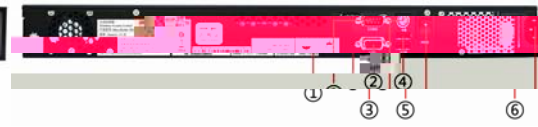

RG-AC32

1		1	
2		1	
3		1	
4		2	
5		1	
6	RJ45 RS232	1	
7	6	1	
8	10	1	
9	L	2	
10		1	
11	RoHS	1	
12		1	

RG-AC32

RG-AC32

USB	Console
10/100/1000M	

RS232	VGA
PS2	USB

(L× W× H)	413×300×44 mm (1U)
	1 2 USB 1 Console 3 RJ45 1 RJ45 10/100/1000M 1 VGA 1 1 1 RS232 1 PS2 2 USB
/	