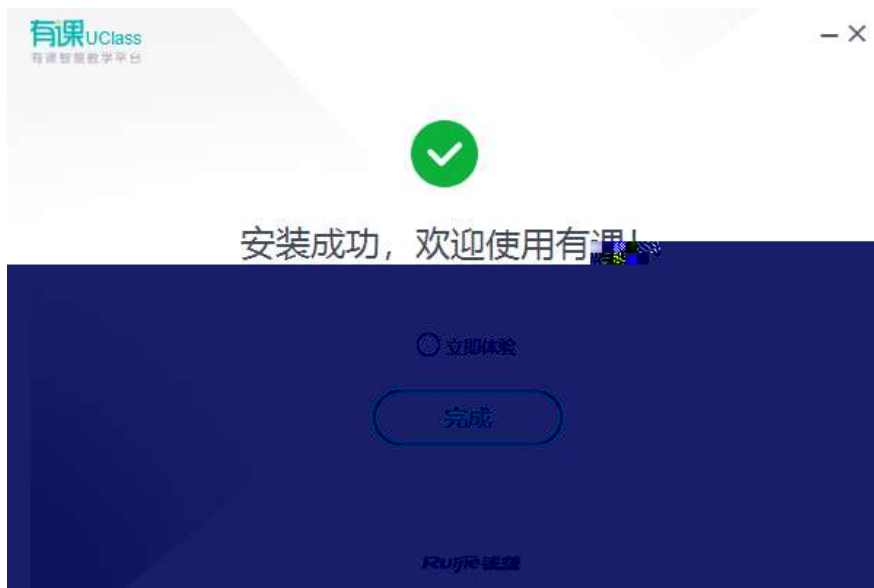

3.1.3

http:// /, " "

3.1.4

office

1) RG-UClass_2.11.exe
Office

RG-UClass
office

3 " " " " " "

4