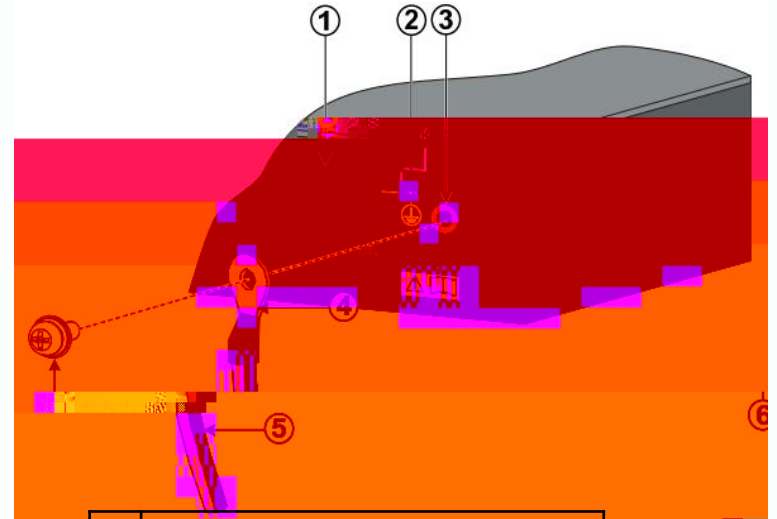

1	
2	
3	
4	"

PE

PE

I

100-240V~/50-60Hz

(PWR)

Web

pc	0	ip	192.168.1.2
192.168.1.1	192.168.1.0		
ie	http://192.168.1.1		
admin	admin		
		0	ip
admin/admin			192.168.1.1
	MGMT		192.168.1.1
admin/admin			

Web

ip

NAT

```
Gi0/0 ip  
192.168.1.1/24
```

```
Gi0/5 ip  
192.168.33.169/24  
192.168.33.1
```

```
Gi0/6 ip  
192.168.34.169/24  
192.168.34.1
```

EG

1