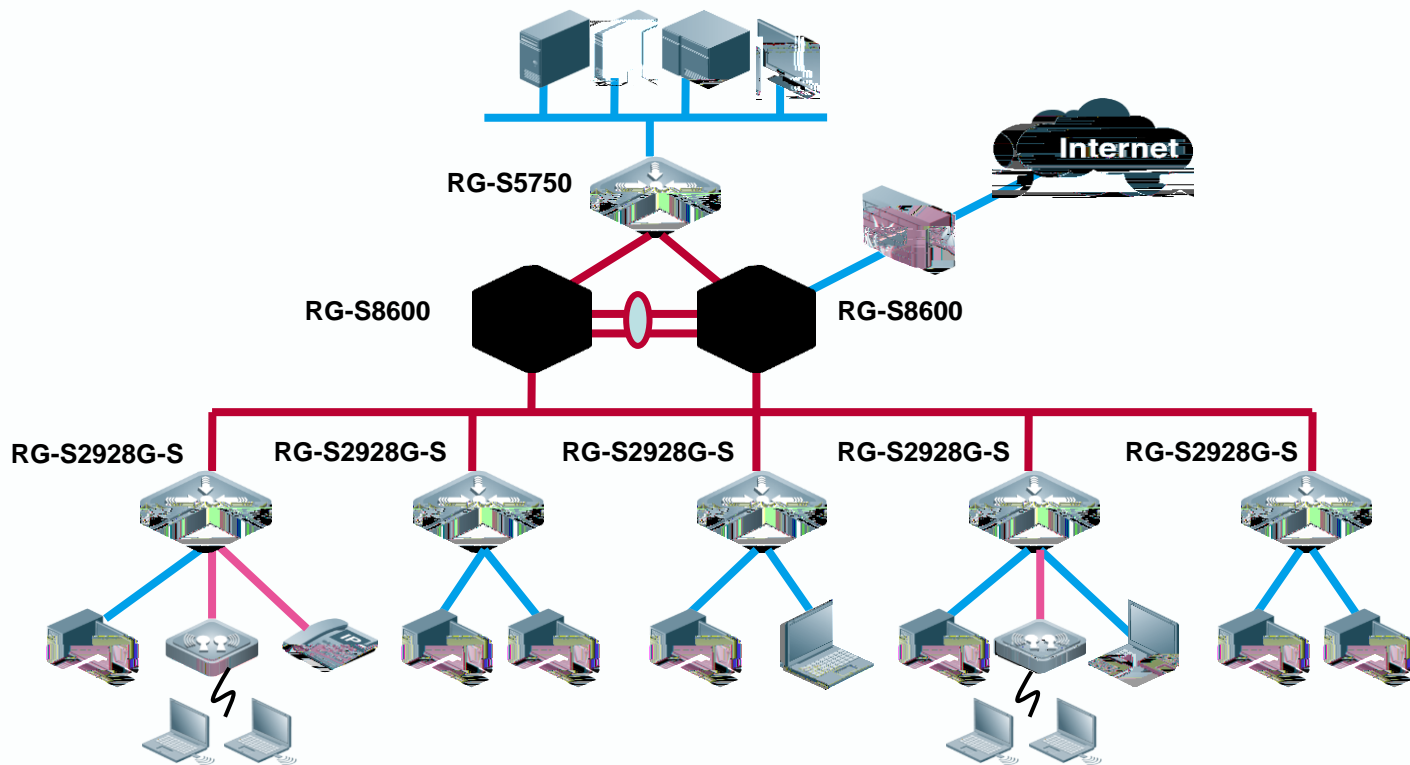

RG-S2928G-S

A solid red horizontal bar located to the left of the "Contents" text.

Contents

RG-S2928G-S

USB2.0
CLI Web
SNMP

A solid red rectangular bar located to the left of the "Contents" text.

Contents

24 10/100/1000M

2

Console

9600bps

USB

FAT

U

U

1.6 SFP
RG-S2928G-S 27F,28F

5G

SFP

web

ACL IP+MAC)

SNMP Telnet