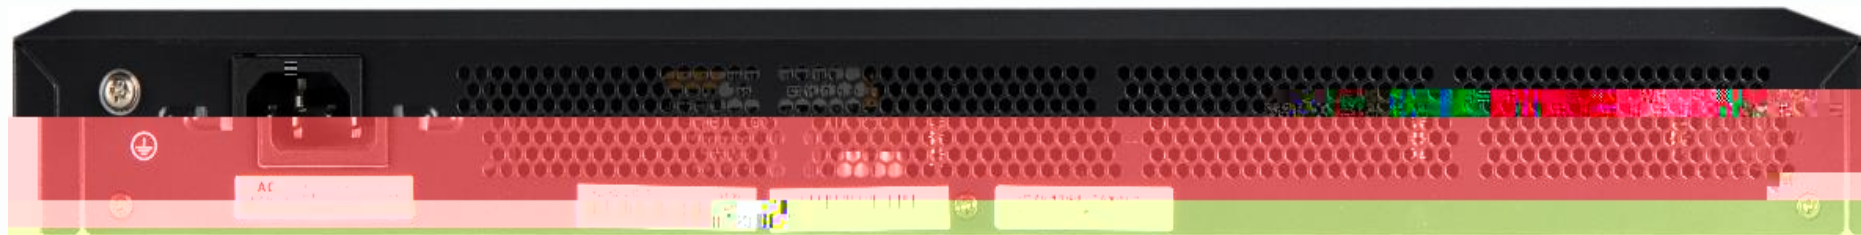

RG-S2928G-S

A solid red horizontal bar located to the left of the "Contents" text.

Contents

RG-S2928G-S

USB2.0
CLI Web
SNMP

A solid red rectangular bar located to the left of the "Contents" text.

Contents

24 10/100/1000M

2

Console

9600bps

USB

FAT

U

U

1.6 SFP
RG-S2928G-S 27F,28F