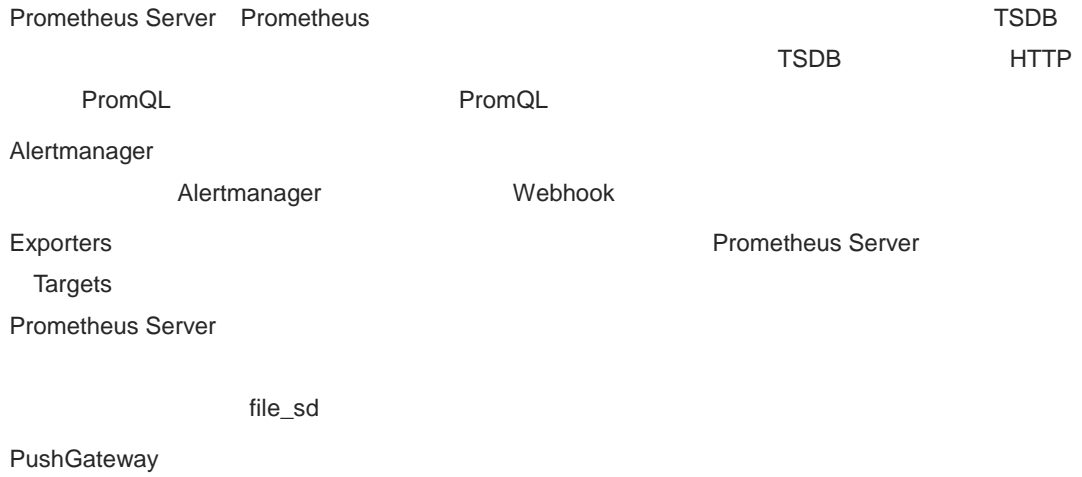

copyright © 2025

IT

Prometheus

Prometheus

DSL	DSL Domain Specific Language
RRD	RRD Round Robin Database
RPC	RPC Remote Procedure Call
Webhook	HTTP HTTP
file_sd	file_sd " File-based Service Discovery" Prometheus
TSDB	TSDB Time Series Database TSDB
IOPS	IOPS Input/Output Operations Per Second HDD SSD SAN

3.2	10
4	11
5	11
6	11

1

1.1

IT

IT

2.2

2-2

2.6.2