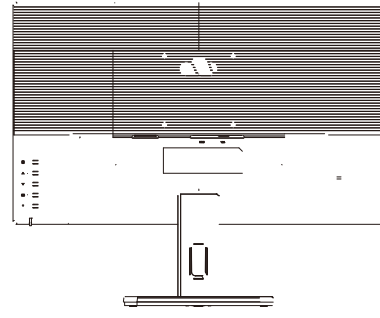

①

15

VGA

PC

VGA

VGA

HDM

PC

HDM

HDM

○

○

logo

"Ruijie"

•

• -5° 23°

•

1 - V

•

•

•

•

•

1.

2

3

4

5

6